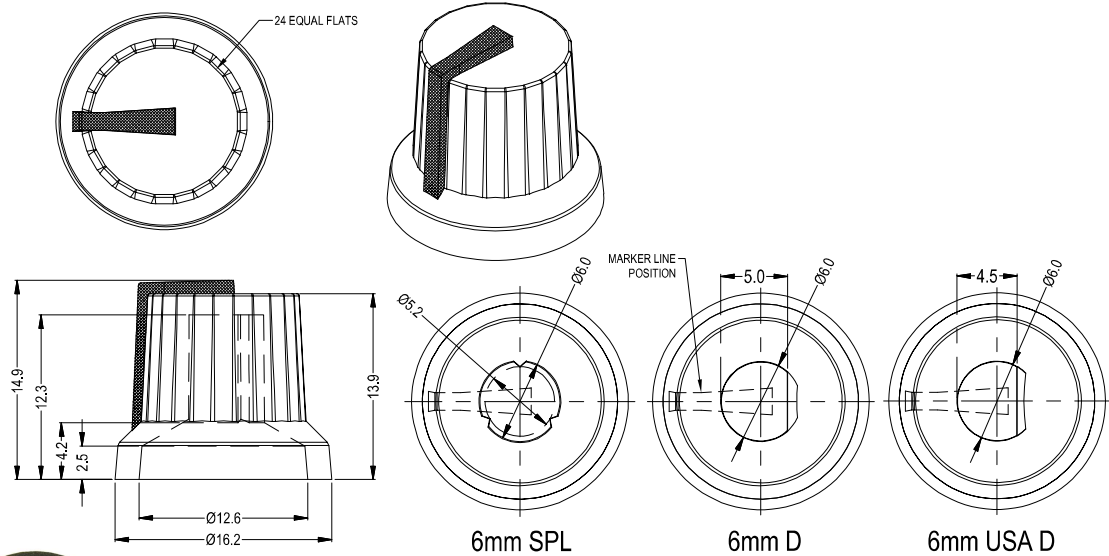

## KNOB K87MBR

This is a soft touch knob with moulded coloured marker line. Shaft size is 6mm splined or 6mm D or USA D type. 7 colours available.

**CL170841CR** - K87MBR BLACK/WHITE 6mm SPL  
**CL170841FR** - K87MBR BLACK/WHITE 6mm USA D  
**CL170849BR** - K87MBR BLACK/WHITE 6mm D

**CL170842CR** - K87MBR BLACK/RED 6mm SPL  
**CL170842FR** - K87MBR BLACK/RED 6mm USA D  
**CL170853BR** - K87MBR BLACK/RED 6mm D  
**CL170843CR** - K87MBR BLACK/ORANGE 6mm SPL  
**CL170843FR** - K87MBR BLACK/ORANGE 6mm USA D  
**CL170854BR** - K87MBR BLACK/ORANGE 6mm D

**CL170844CR** - K87MBR BLACK/GREY 6mm SPL  
**CL170844FR** - K87MBR BLACK/GREY 6mm USA D  
**CL170844BR** - K87MBR BLACK/GREY 6mm D

**CL170845CR** - K87MBR BLACK/YELLOW 6mm SPL  
**CL170845FR** - K87MBR BLACK/YELLOW 6mm USA D  
**CL170850BR** - K87MBR BLACK/YELLOW 6mm D

**CL170846CR** - K87MBR BLACK/BLUE 6mm SPL  
**CL170846FR** - K87MBR BLACK/BLUE 6mm USA D  
**CL170851BR** - K87MBR BLACK/BLUE 6mm D

**CL170847CR** - K87MBR BLACK/GREEN 6mm SPL  
**CL170847FR** - K87MBR BLACK/GREEN 6mm USA D  
**CL170852BR** - K87MBR BLACK/GREEN 6mm D