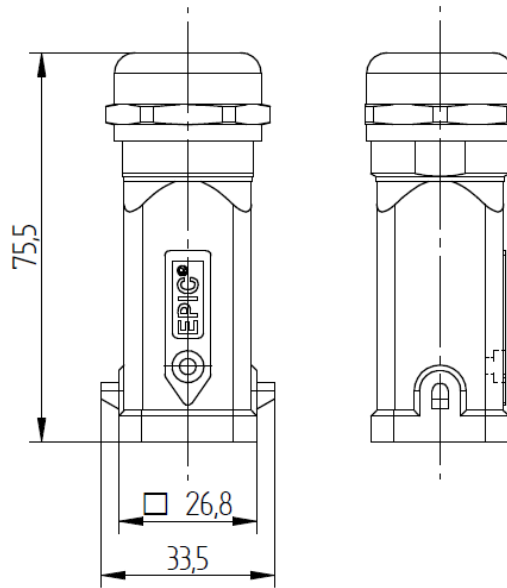

10423620	DATA SHEET	
Valid from: 20.11.2024	EPIC® ULTRA H-A 3 TGHV	

Technical Drawings

Waterproof

Space requirement

Interference signals

Assembly time

Connectors with standart housing

Corrosion resistant

Robust

Good chemical resistance

Info

EMC protection, Corrosion-resistant, Compact, robust metal housings size H-A 3

Application range

In EMC-sensitive environments, For fixed and flexible applications (e.g. machinery building, wind turbines), Construction machinery, Electric motor manufacturing

Remark

Photographs are not to scale and do not represent detailed images of the respective products.

Creator: THBO1/BU-EPIC Released: VACH1/BU-EPIC	Document: DB10423620EN Version: 01	Page 2 of 2