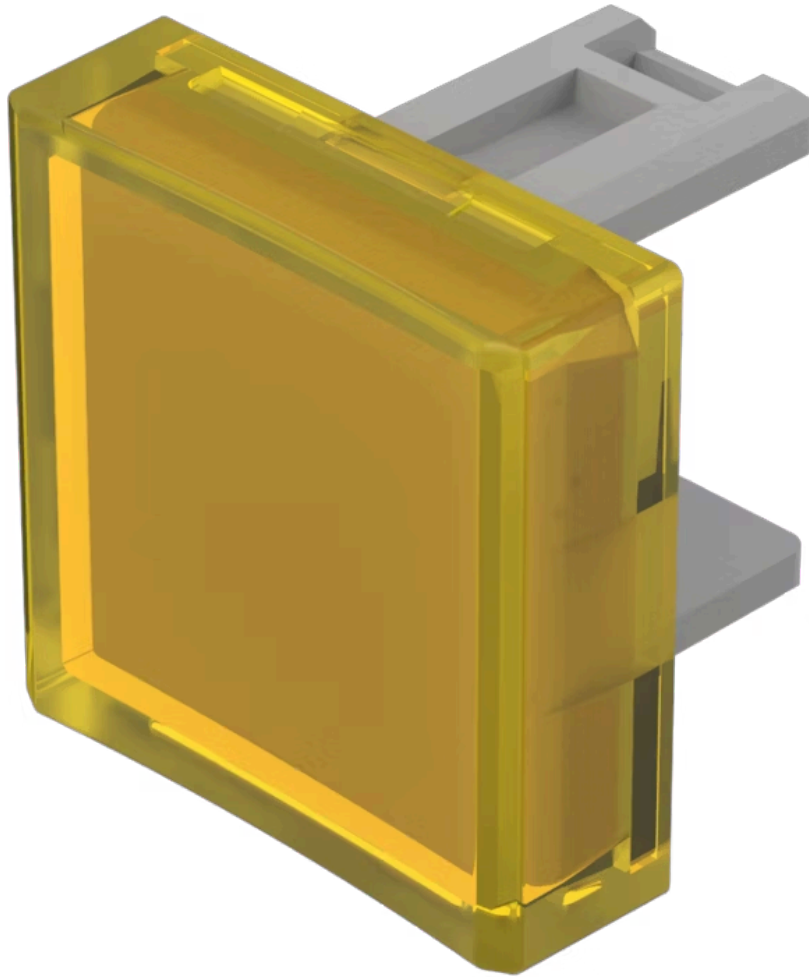

Lens

31-
954.4

Distribution by
DigiKey

DigiKey

<https://digikey.eao.com/component/31-954.4/en...>

Your product:

31-954.4 Lens

PRODUCT RANGE

Product Status: Not Recommended for new design

FRONT

Front form: Square

OPERATING-/INDICATION PART

Lens colour: Yellow

Lens material: Plastic

Lens illumination: Illuminated

Lens shape: Concave

Lens optics: transparent

MECHANICAL CHARACTERISTICS

Weight: 0.001 kg

CERTIFICATE

REACH: REACH compliant

RoHS: RoHS compliant

OTHER

Short Description:

Lens, 15.3 mm x 15.3 mm, Illuminated, Yellow, Concave, Plastic

Dimension:

15.3 mm x 15.3 mm