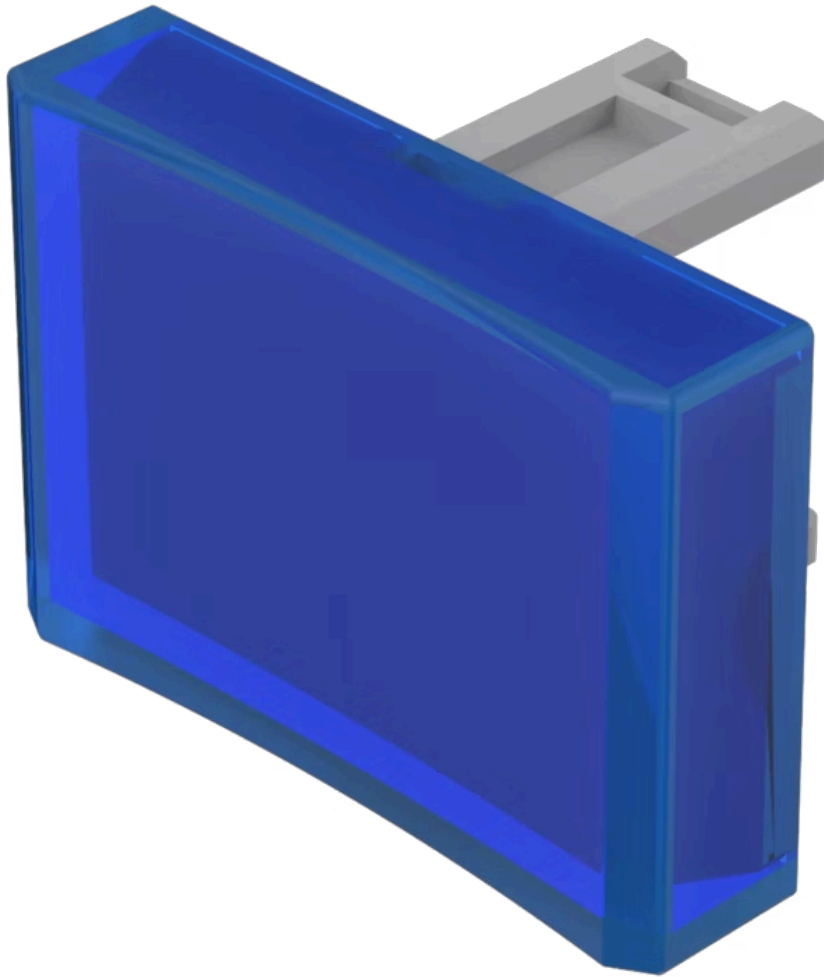

# Lens

31-  
904.6

Distribution by  
DigiKey

**DigiKey**

<https://digikey.eao.com/component/31-904.6/en...>

Your product:

---

## 31-904.6 Lens

### OPERATING-/INDICATION PART

**Lens colour:** Blue

**Lens material:** Plastic

**Lens illumination:** Illuminated

**Lens shape:** Concave

**Lens optics:** transparent

### OTHER

**Short Description:**

Lens, 21.5 mm x 15.3 mm, Illuminated, Blue, Concave, Plastic

**Dimension:**

21.5 mm x 15.3 mm