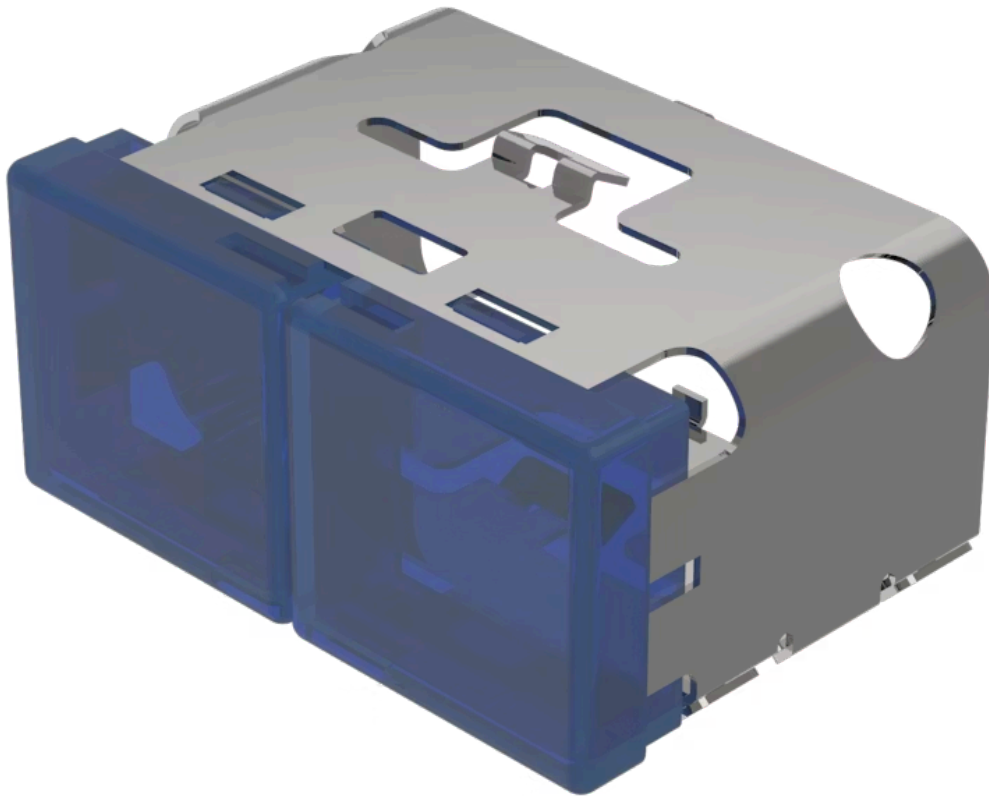

# Lens

03-  
902.6/6

Distribution by  
DigiKey

**DigiKey**

<https://digikey.eao.com/component/03-902.6/6/...>

Your product:

---

## 03-902.6/6 Lens

### OPERATING-/INDICATION PART

**Lens colour:** Blue-blue

**Lens material:** Plastic

**Lens illumination:** Illuminated

**Lens shape:** Flush

**Lens optics:** translucent

### OTHER

**Short Description:** Lens, 18 mm x 38 mm, Illuminated, Blue-blue, Flush, Plastic

**Dimension:** 18 mm x 38 mm

**Product attributes:**

With light barrier, not suitable for film insert